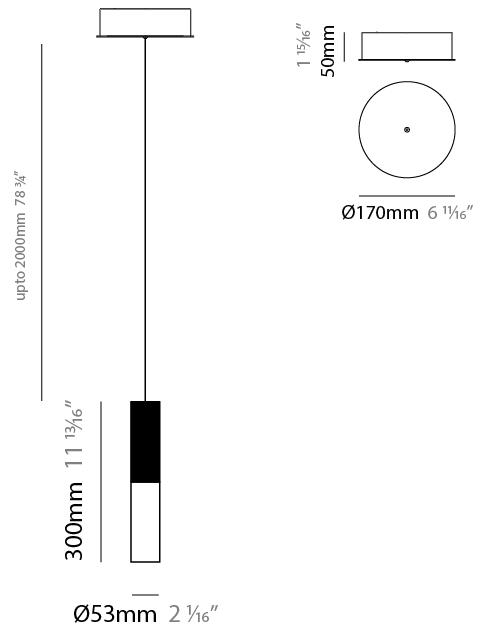

GENERAL

Series: IO
 Subseries: IO 7 Light
 Brand: Quasar
 Division: Design
 Mounting Type: Suspension
 Mounting Location: Ceiling
 Subcategory: Pendant

PHYSICAL

Shape: Cylinder
 Length (mm): 1400
 Length (in): 55 7/8
 Width (mm): 27
 Width (in): 1 1/16
 Height (mm): 150
 Height (in): 5 7/8
 Max. Overall Height (mm): 2150
 Max. Overall Height (in): 84 3/8
 Light Distribution: Downlight
 Weight (kg): 7.3
 Weight (lbs): 16.09
 Fixture Finish: BPA
 Fixture Material: Metal
 Cable Details: 2000mm Cable

LED

Number of LEDs: 7
 Color Temperature (°K): 2700
 Max. Delivered Lumen (lm): 1946
 CRI: >90 CRI
 Lamp Life (hrs): 50000

OPTICAL

RATINGS AND CERTIFICATIONS

Certified By: Certified for North American Standards
 IP rating: IP20

GENERAL

Series: IO
 Subseries: IO Single XL
 Brand: Quasar
 Division: Design
 Mounting Type: Suspension
 Mounting Location: Ceiling
 Subcategory: Pendant

PHYSICAL

Shape: Cylinder
 Diameter (mm): 53
 Diameter (in): 2 1/16
 Height (mm): 300
 Height (in): 11 13/16
 Max. Overall Height (mm): 2300
 Max. Overall Height (in): 90 3/16
 Light Distribution: Downlight
 Weight (kg): 1.5
 Weight (lbs): 3.31
 Fixture Finish: BPA
 Fixture Material: Metal
 Cable Details: 2000mm Cable

LED

Number of LEDs: 1
 Color Temperature (°K): 2700
 Max. Delivered Lumen (lm): 125
 CRI: >90 CRI
 Lamp Life (hrs): 50000

OPTICAL

RATINGS AND CERTIFICATIONS

Certified By: Certified for North American Standards
 IP rating: IP20